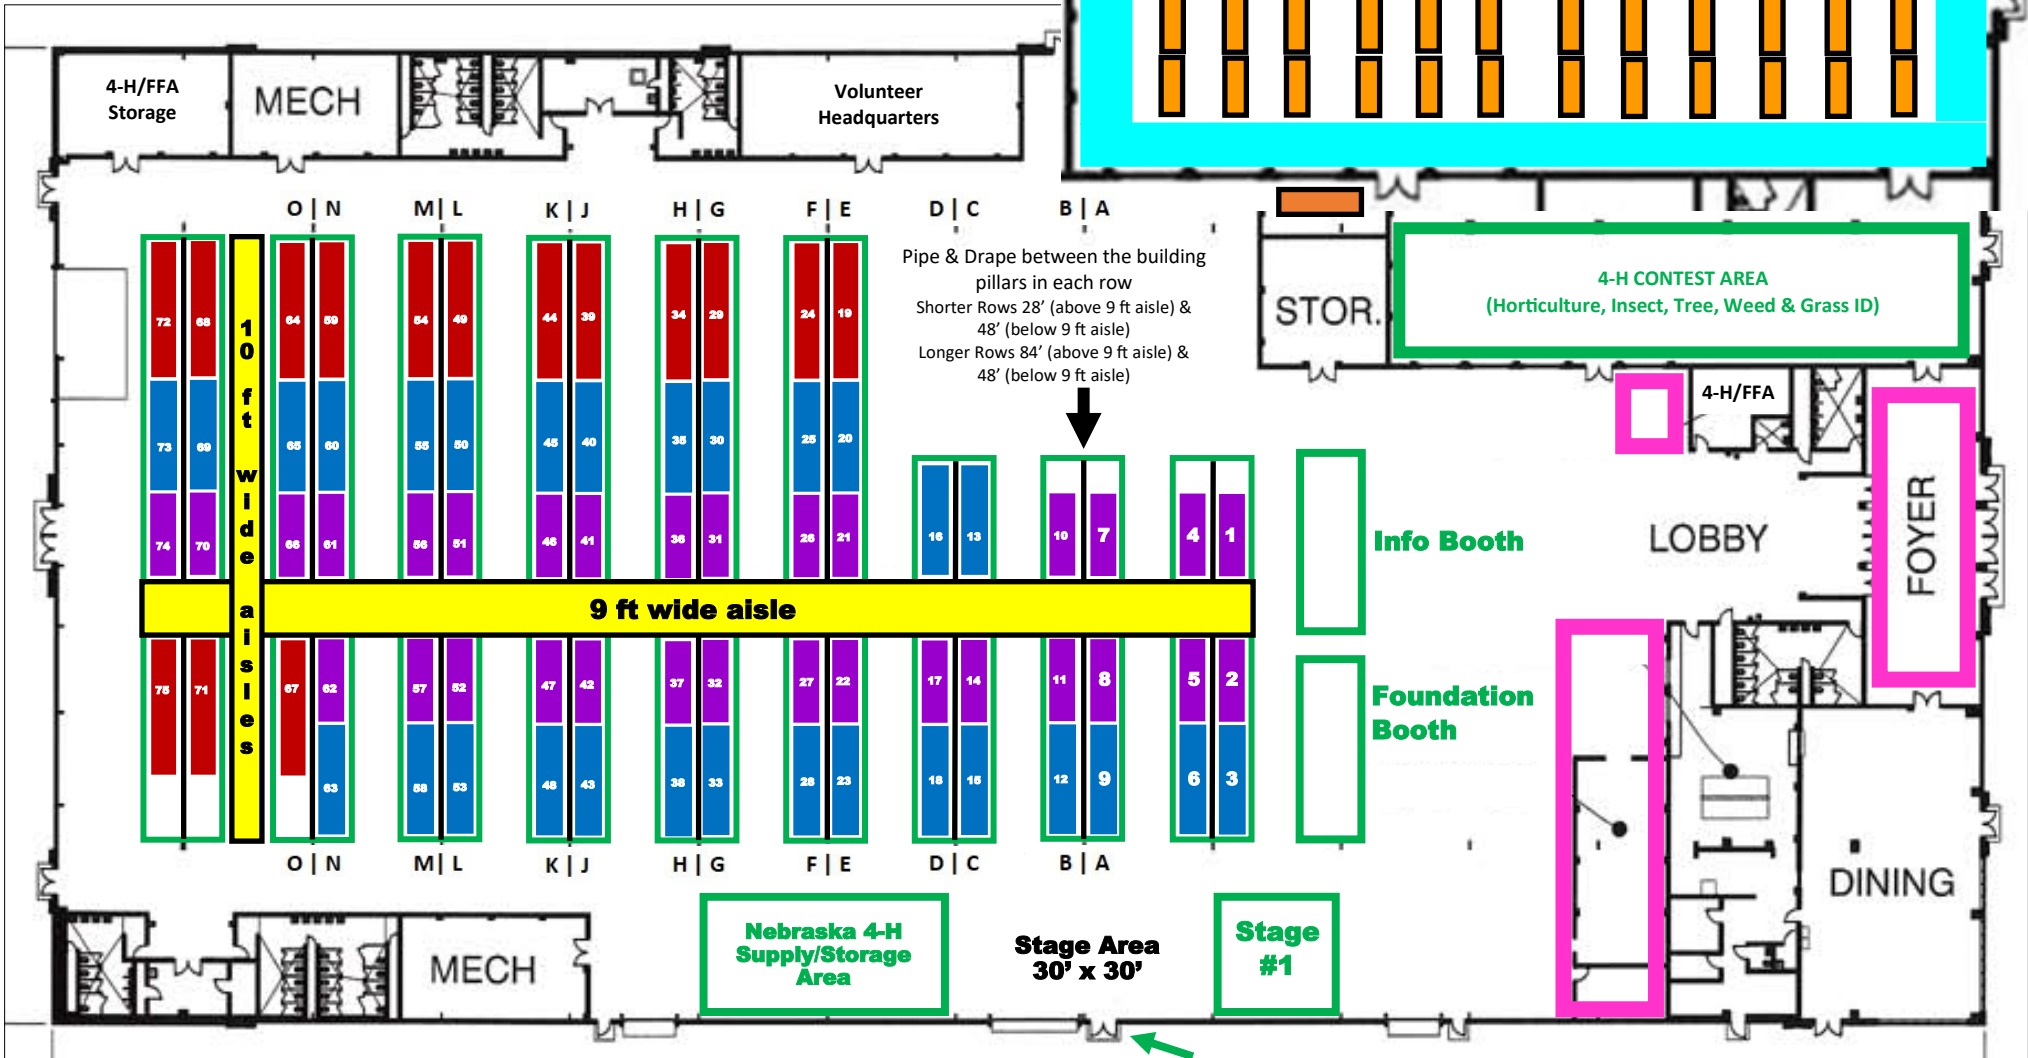

# Exhibition Building

Enlarged View  
of Quilt Room

- = 4 8 ft tables (approximate booth space 36 ft long x 10 ft wide)
- = 3 8 ft tables (approximate booth space 28 ft long x 10 ft wide)
- = 2 8 ft tables (approximate booth space 20 ft long x 10 ft wide)

Unloading/Loading  
Zone for Presentations

- = State Fair Zone
- = Educational Exhibits