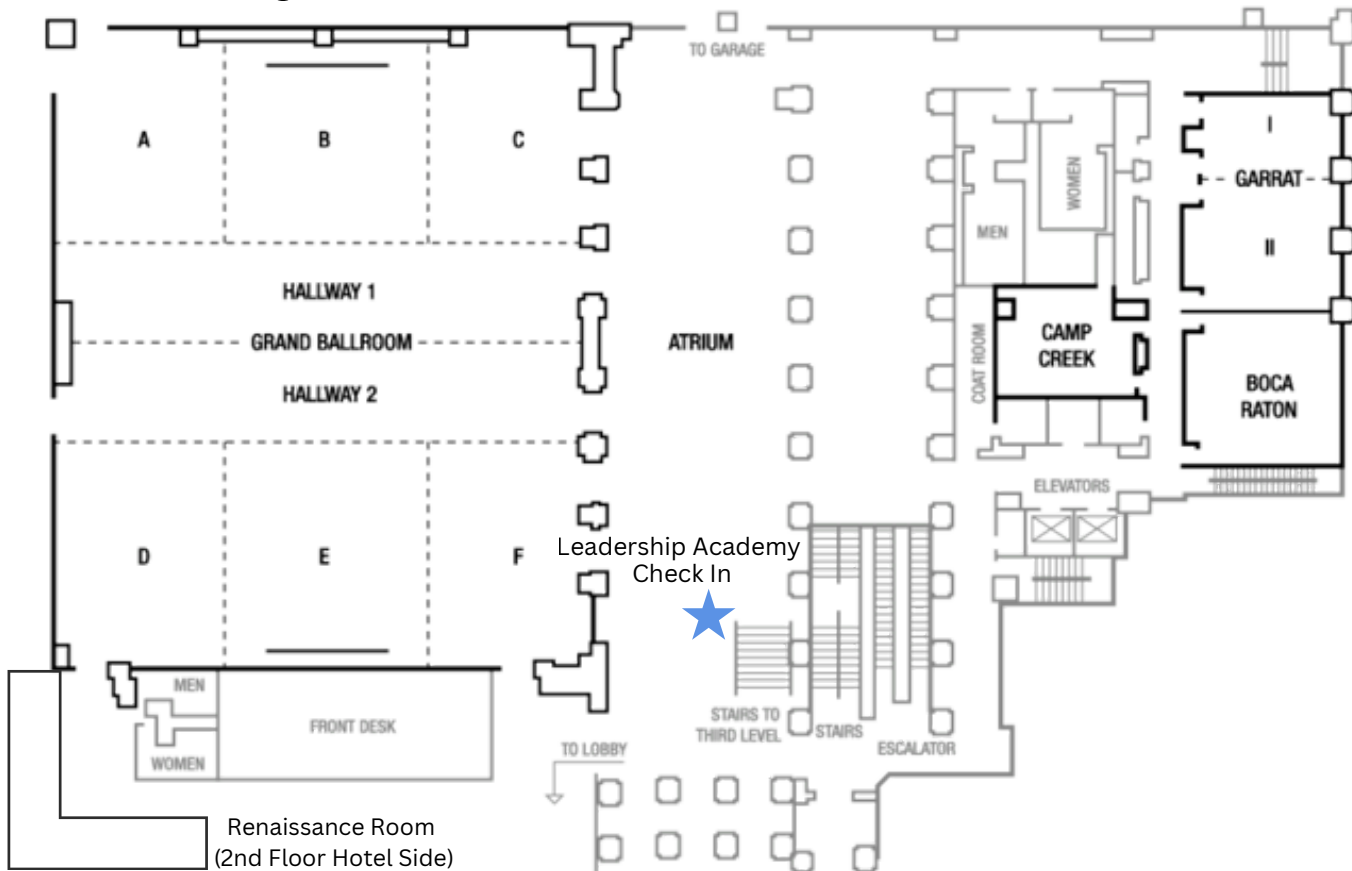

Cornhusker - Main Level Conference Side Thursday

Ballroom A

9AM-11:30AM Creed Speaking Prelims

Ballroom B

9AM-11:30AM Creed Speaking Prelims
2PM-3:30 PM Creed Speaking Finals

Ballroom C

9AM-11:30AM Creed Speaking Prelims

Ballroom D

9AM-12:30PM Junior Public Speaking Prelims

Ballroom E

9AM-12:30PM Junior Public Speaking Prelims
2PM-4PM Junior Public Speaking Finals

Ballroom F

9AM-12:30PM Junior Public Speaking Prelims

Renaissance

8AM-12:30PM Ag Issues Academy

Garrat

7AM-4PM Judges Check In & Orientation

Camp Creek

Tab Room and Storage

Atrium

Leadership Academy Check In