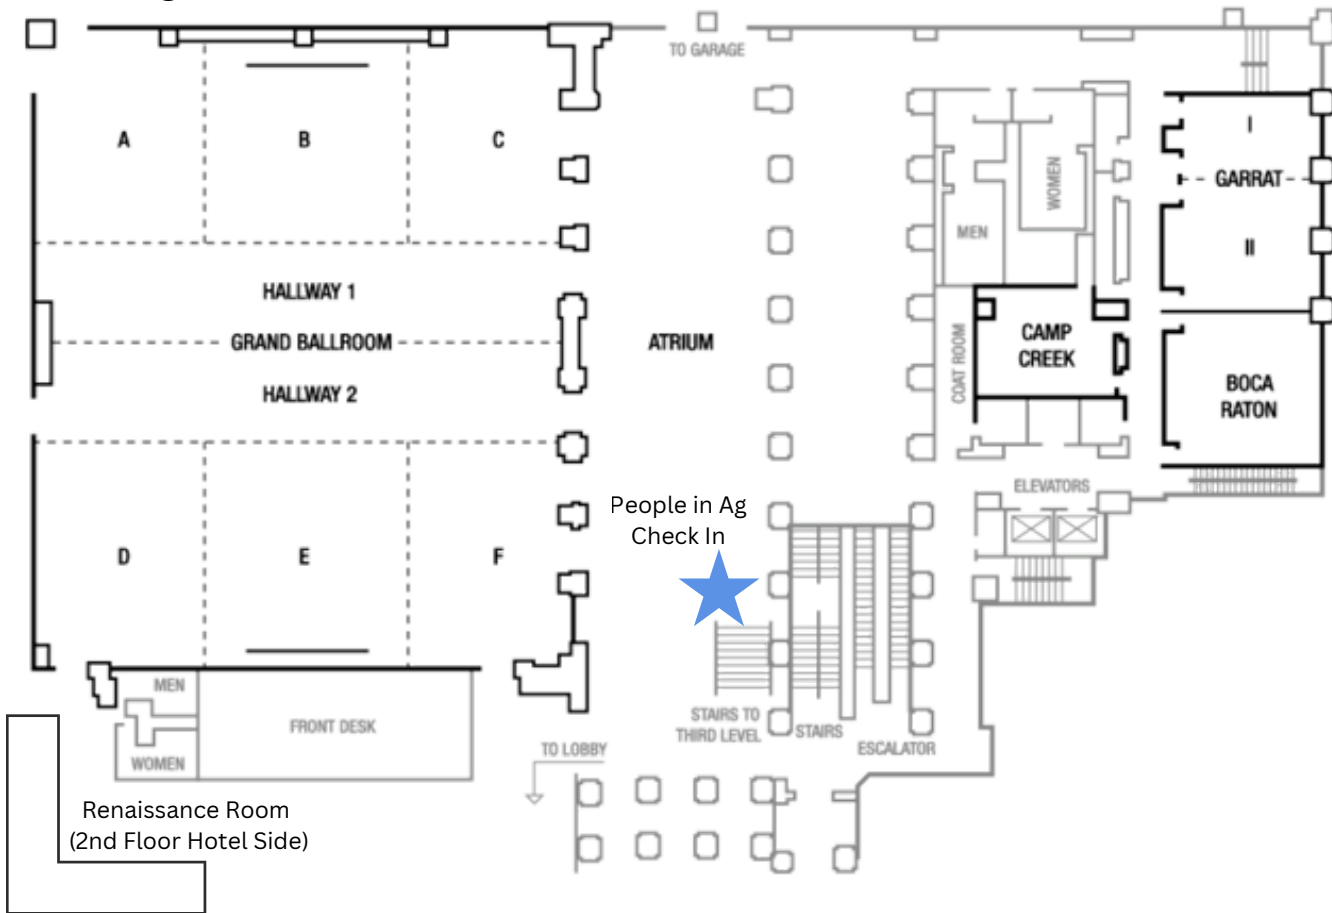

Cornhusker - Main Level Conference Side Friday

Ballroom A

9AM-11:30AM Ag Literacy Speaking Prelims

Ballroom B

9AM-11:30AM Ag Literacy Speaking Prelims
1PM-3PM Ag Literacy Speaking Finals

Ballroom C

9AM-11:30AM Ag Literacy Speaking Prelims

Ballroom D

9AM-11:30AM Discovery Speaking Prelims

Ballroom E

9AM-11:30AM Discovery Speaking Prelims
1PM-3PM Discovery Speaking Finals

Ballroom F

9AM-11:30AM Discovery Speaking Prelims

Atrium

8AM-9AM People in Ag Poster Event Rotation #1
9AM-10 AM People in Ag Poster Event Rotation #2
10AM-11AM People in Ag Poster Event Rotation #3

Garrat

8AM-3PM LDE Speaker Check In & Holding

Camp Creek

Tab Room and Storage