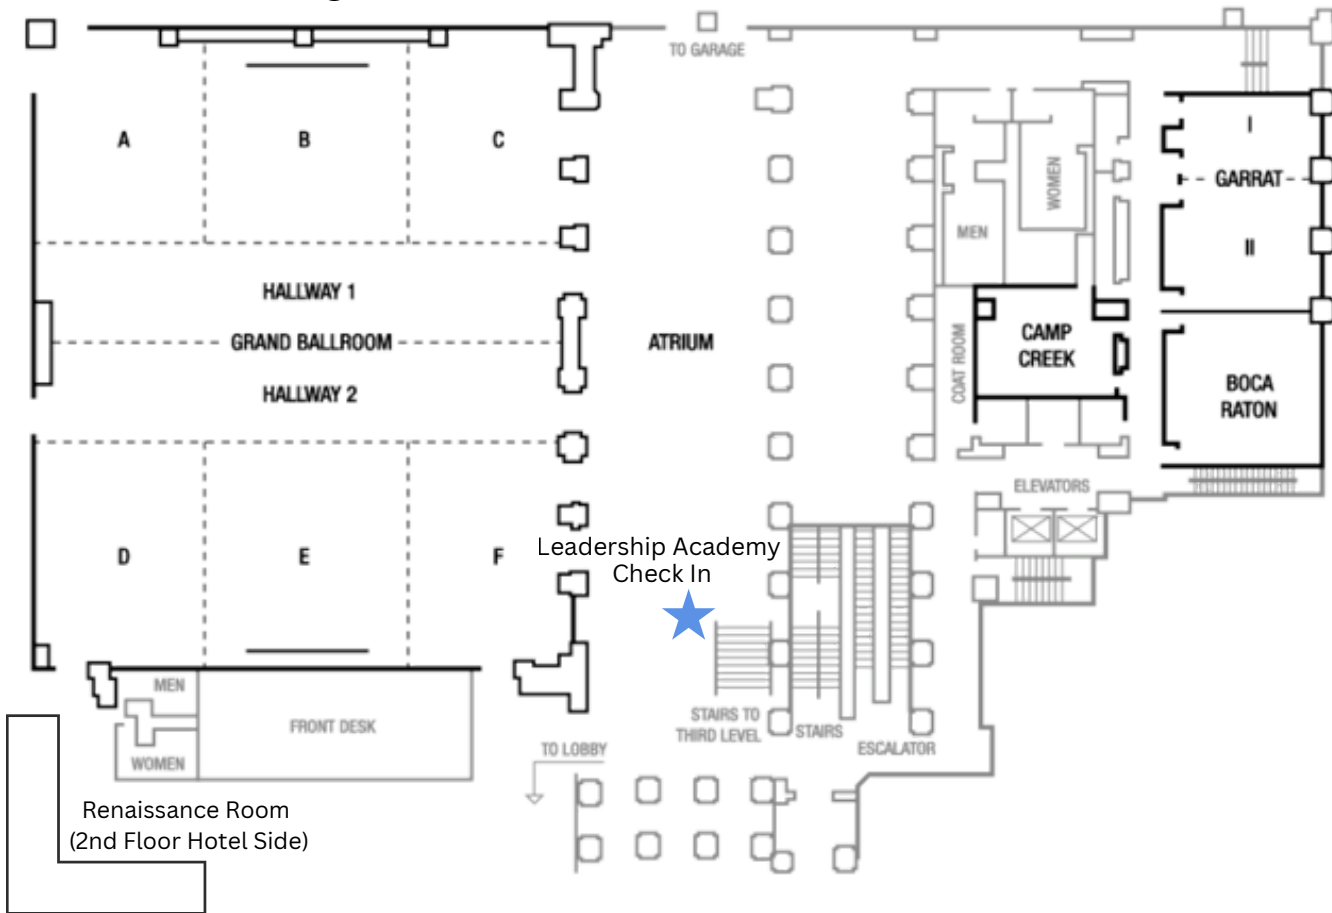

Cornhusker - Main Level Conference Side Wednesday

Ballroom A

9AM-12:30PM Senior Public Speaking Prelims

Ballroom B

9AM-12:30PM Senior Public Speaking Prelims
2PM-4PM Senior Public Speaking Finals

Ballroom C