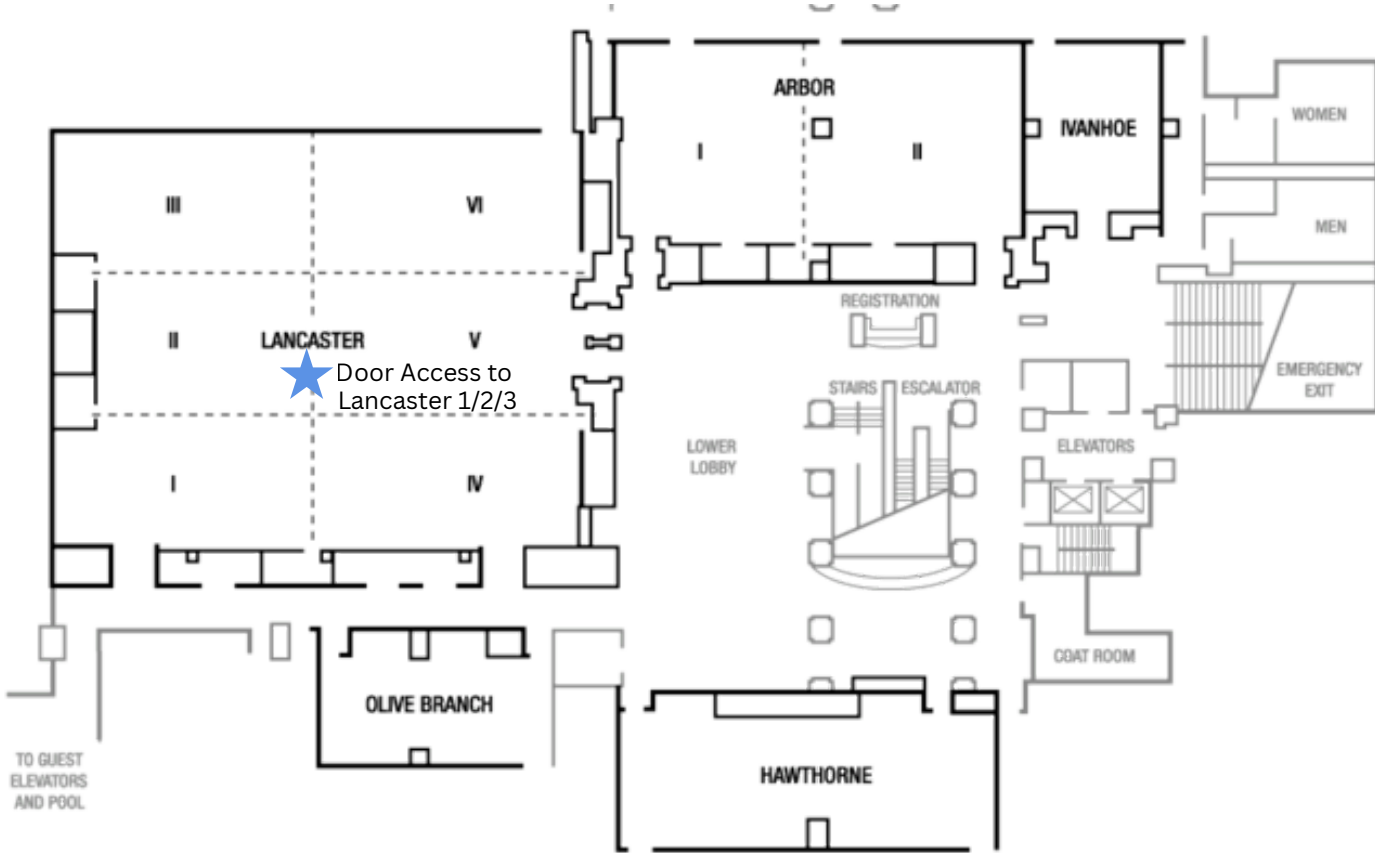

9AM-12:30PM Natural Resource Speaking Prelims

Garrat

7AM-4PM Judges Check In & Orientation

Camp Creek

Tab Room and Storage

Atrium

Leadership Academy Check In

Cornhusker - Lower Level Conference Side Wednesday