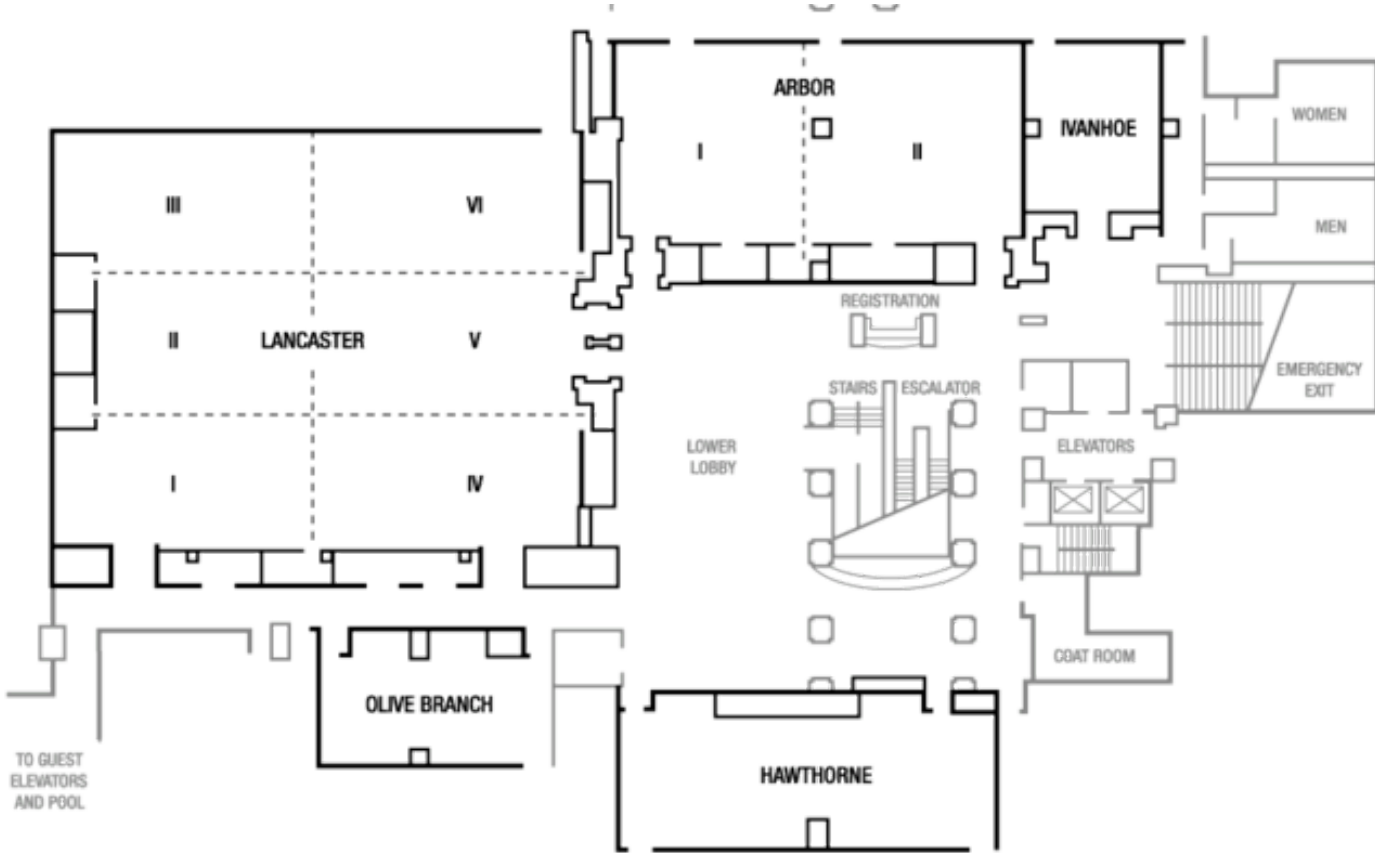

Atrium

8AM-9AM People in Ag Poster Event Rotation #1
9AM-10 AM People in Ag Poster Event Rotation #2
10AM-11AM People in Ag Poster Event Rotation #3

Garrat

8AM-3PM LDE Speaker Check In & Holding

Camp Creek

Tab Room and Storage

Cornhusker - Lower Level Conference Side Friday

Lancaster 4/5/6

Quiz Bowl Holding & Eating Area ***Must have ticket***
 2PM Quiz Bowl Awards Ceremony

Lancaster 1/2/3, QB ROOM A

9AM-10AM Quiz Bowl Round 1
 10AM-11AM Quiz Bowl Round 2
 11AM-12PM Quiz Bowl Round 3
 12PM-1PM Quiz Bowl Round 4
 1PM-1:30PM Finals Quiz Bowl