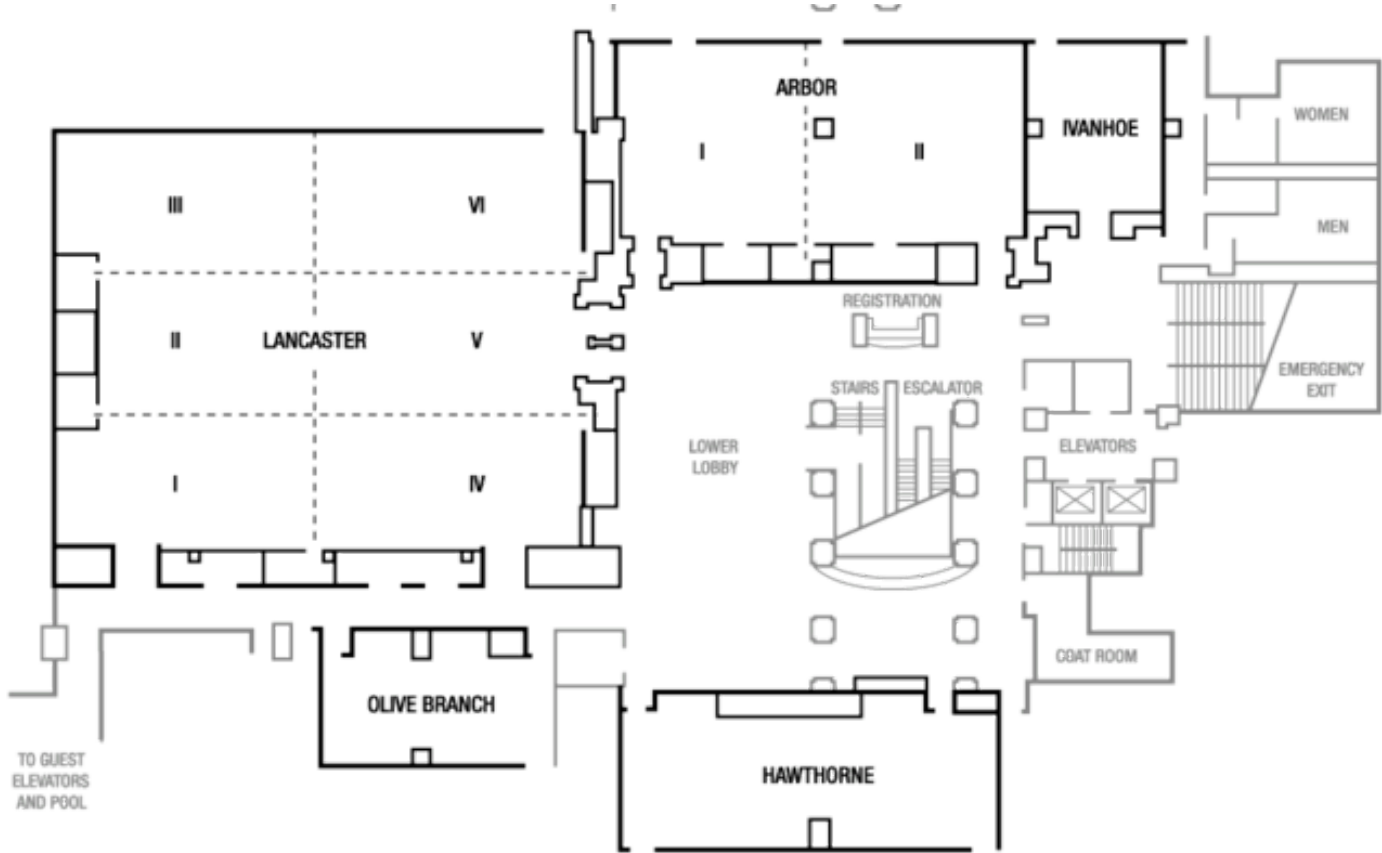

Cornhusker - Lower Level Conference Side Thursday

Lancaster 1/2/3

7:30AM Parliamentary Pro Prelims Holding/Testing
1:15 PM Parliamentary Pro Finals Holding

Lancaster 4

LDE Speaker Holding

Lancaster 6

1:30PM Parliamentary Pro Finals Team Problem

Olive Branch

8AM-11:30AM Parliamentary Procedure Prelims

Arbor 1

8AM-11:30AM Parliamentary Procedure Prelims

Arbor 2

8AM-11:30AM Parliamentary Procedure Prelims

Arbor 1/2 Combined

1:30PM-5PM Parliamentary Procedure Finals

Ivanhoe

7AM-4:30PM Courtesy Corps and Volunteer Check In

Hawthorne

8AM-11:30AM Parliamentary Procedure Prelims

Registration Desk

7AM-4 PM LDE Check In